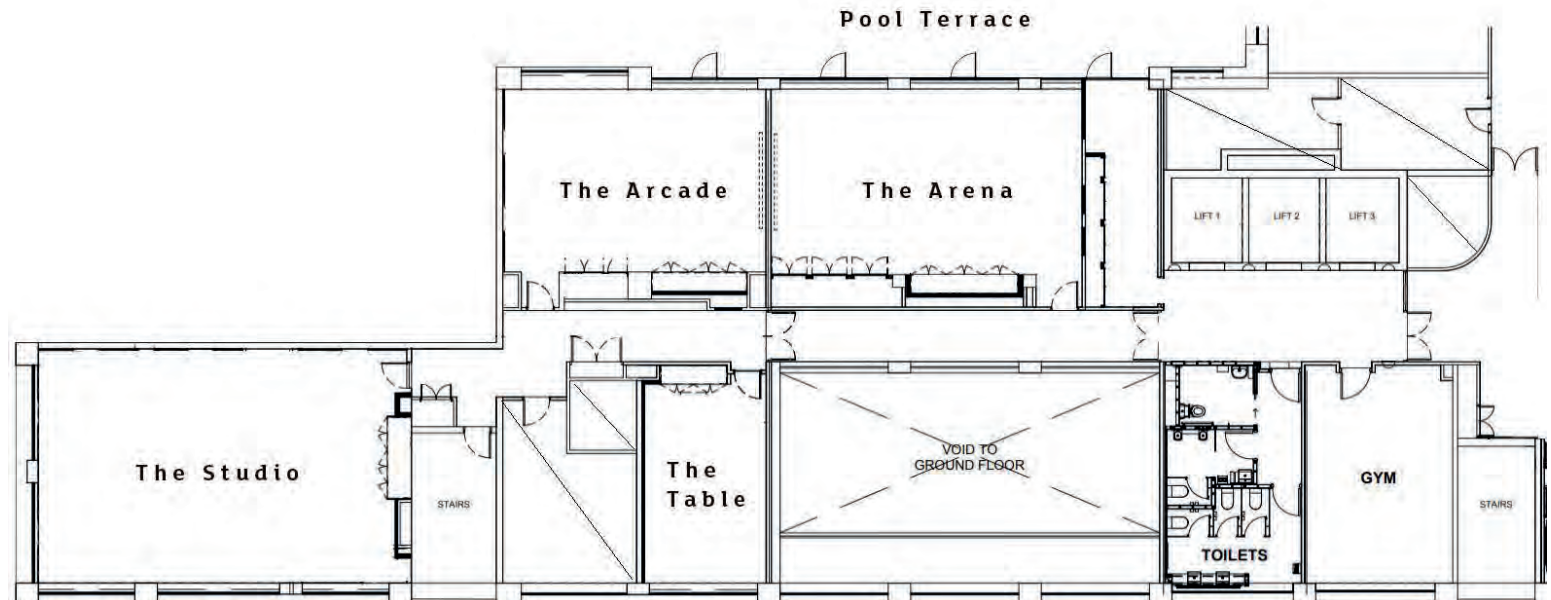

Capacities & Floorplans

	Total Square Metres	Theatre	Classroom	Boardroom	Cocktail	Banquet	Cabaret	Tub Seating	U-Shape
The Studio	73	72	45	24	87	50	40	32	24
The Arcade	46	40	24	12	55	30	24	15	18
The Arena	53	50	24	18	64	40	32	24	18
The Table	22			14					
Pool Terrace					100				